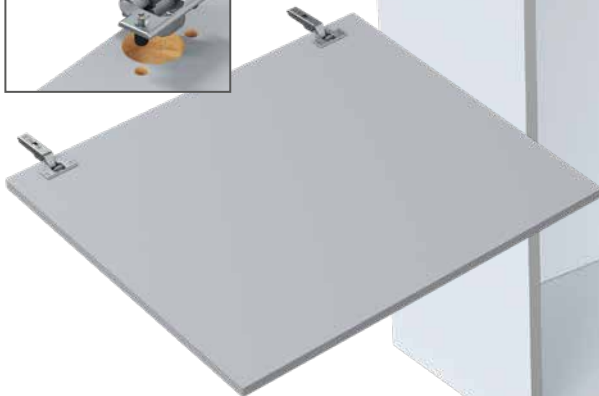

Note: Wall fixing screws are not supplied due to different wall types requiring different fixings.

1 ① - ② Hanging the wall cabinet

2 ① - ② Adjusting the wall cabinet to the DATUM LINE

3 ① - ② Connecting cabinets

4 ① - ② Door and hinge adjustment

5 ① - ② Fitting shelves, door buffers

6 ① - ② Adding additional support brackets

x2
x4 - 64356003 Ø4x16 RHD

Note: Wall fixing screws are not supplied due to different wall types requiring different fixings.