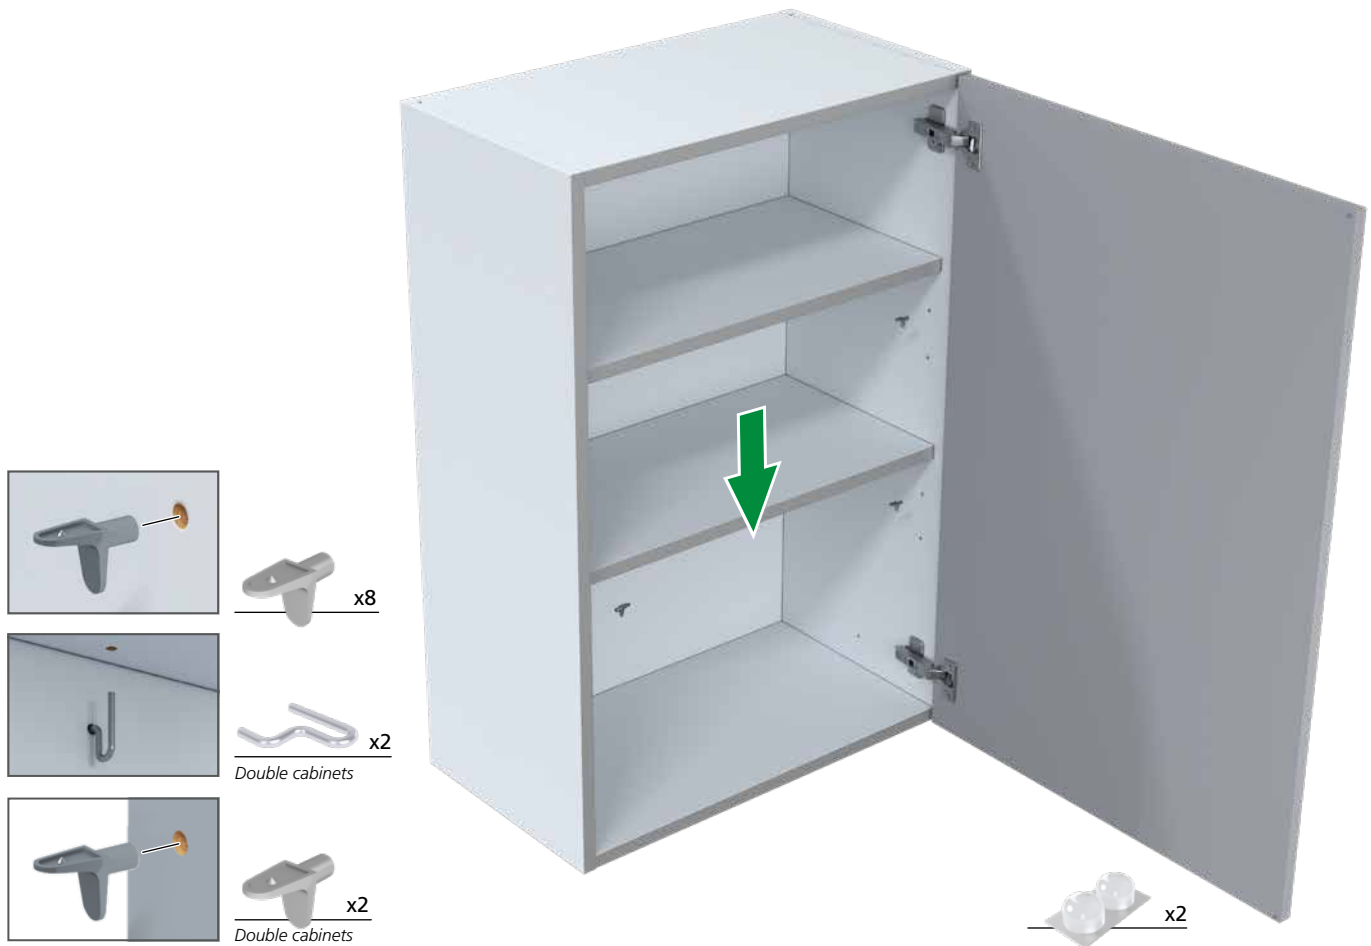

Note: Wall fixing screws are not supplied due to different wall types requiring different fixings.

1 ① - ② Hanging the wall cabinet

2 ① - ② Adjusting the wall cabinet to the DATUM LINE

3 ① - ② Connecting cabinets

4 ① - ② Door and hinge adjustment

5 ① - ② Fitting shelves, door buffers

6 ① - ② Adding additional support brackets

x2
x4 - 64356003 Ø4x16 RHD

Note: Wall fixing screws are not supplied due to different wall types requiring different fixings.