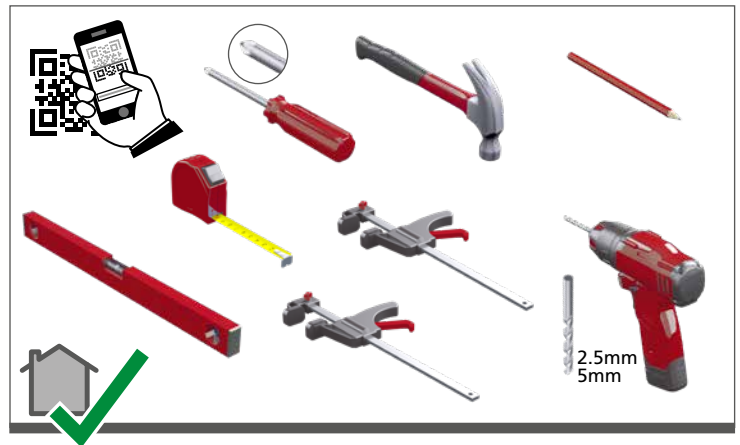

300 - 600mm Cabinets

800 - 1000mm Wall Cabinets

INSTALLATION GUIDE

Please read these instructions carefully before proceeding.
 This instruction is used in conjunction with the Installation Guide.

Important: Installation shall be carried out exactly according to the manufacturer's instructions otherwise a safety risk can occur if incorrectly installed.

Note: Wall fixing screws are not supplied due to different wall types requiring different fixings.

Caution: Some small pieces of hardware could be hazardous to small children. Keep all these items out of reach and do not leave children unattended in the assembly area.