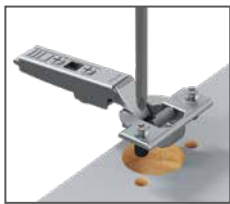

Note: Wall fixing screws are not supplied due to different wall types requiring different fixings.

1 ① - ② Hanging the wall cabinet

2 ① - ② Adjusting the wall cabinet to the DATUM LINE

3 ① - ② Connecting cabinets

4 ① - ② Door and hinge adjustment

5 ① - ② Fitting shelves, door buffers

6 ① - ② Adding additional support brackets

x2
x4 - 64356003 Ø4x16 RHD

Note: Wall fixing screws are not supplied due to different wall types requiring different fixings.