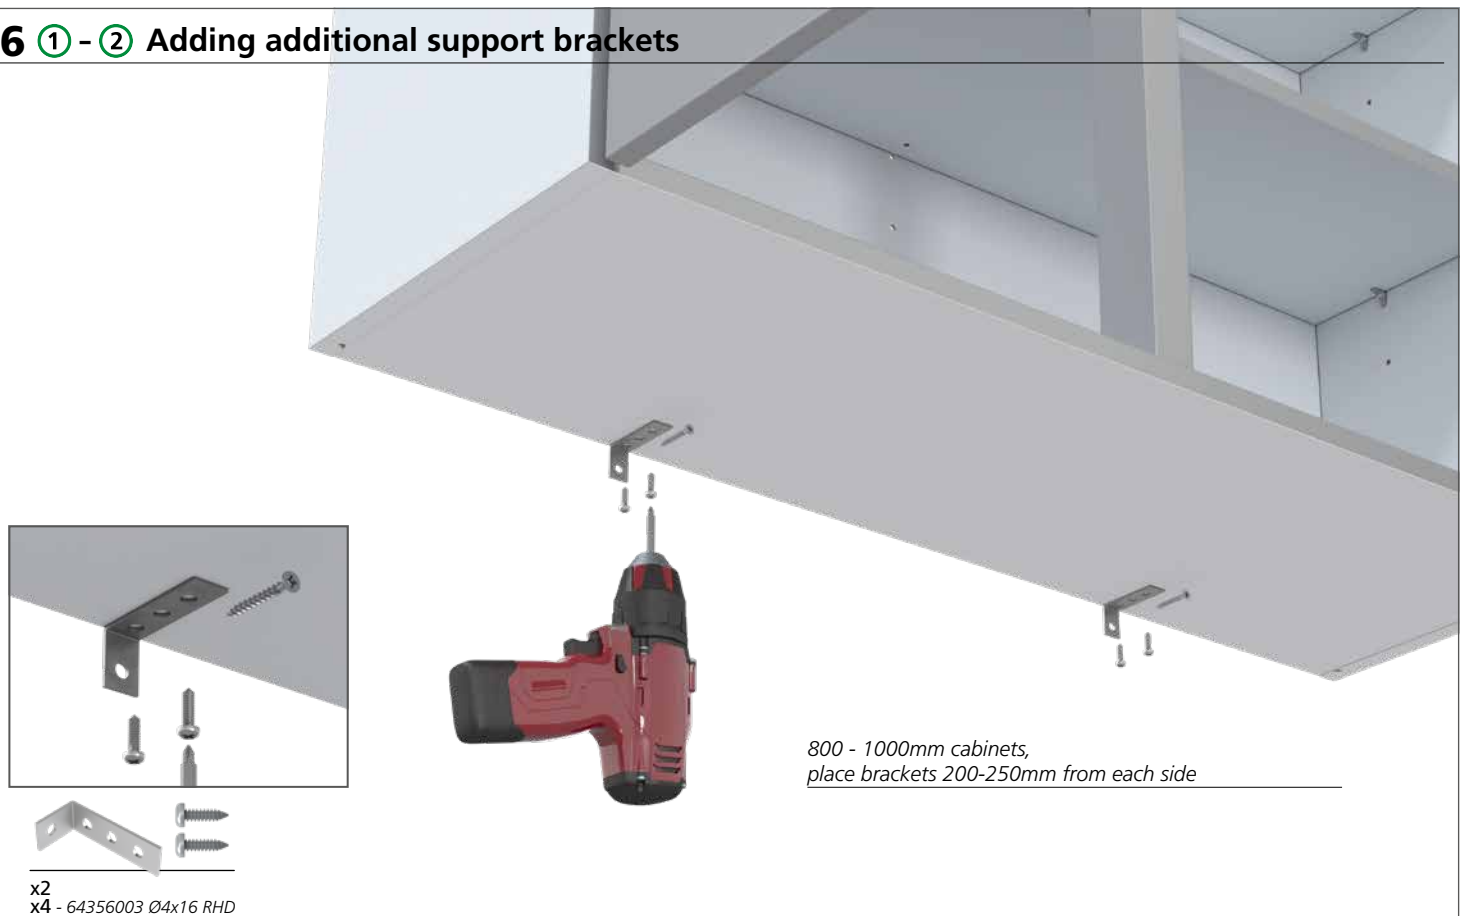

6 ① - ② Adding additional support brackets

x2
x4 - 64356003 Ø4x16 RHD

Note: Wall fixing screws are not supplied due to different wall types requiring different fixings.