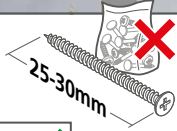

Note: Wall fixing screws are not supplied due to different wall types requiring different fixings.

1 ① - ② Hanging the wall cabinet

2 ① - ② Adjusting the wall cabinet to the DATUM LINE

3 ① - ② Connecting cabinets