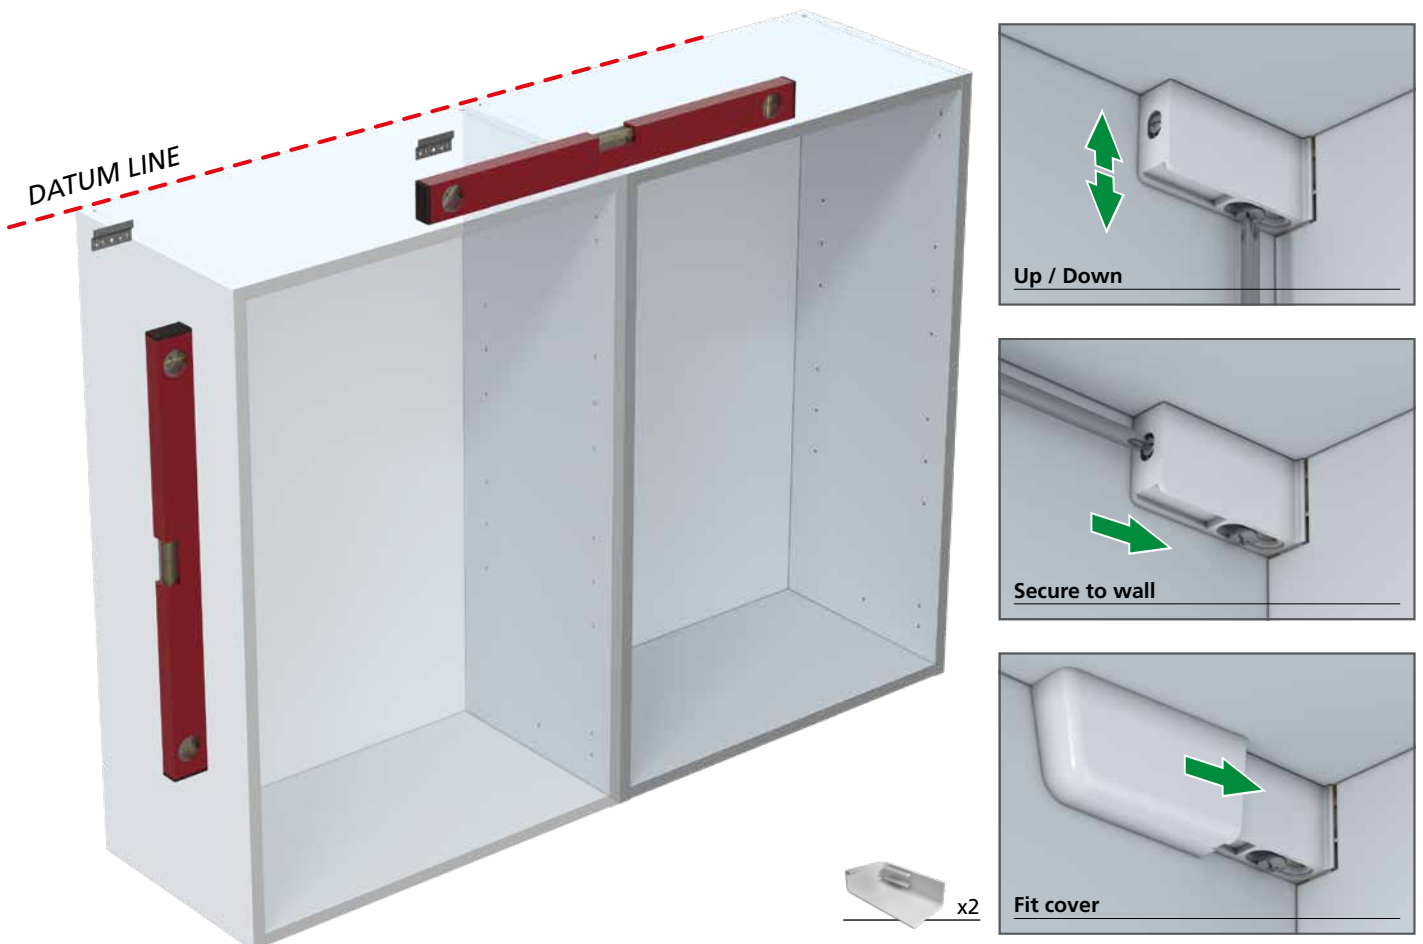

Note: Wall fixing screws are not supplied due to different wall types requiring different fixings.

Remove transit clips and shelves before assembly.

2

Wall Cabinet
 (1000mm wall illustrated, others similar)

Note: Wall fixing screws are not supplied due to different wall types requiring different fixings.

1 ① - ② Hanging the wall cabinet

2 ① - ② Adjusting the wall cabinet to the DATUM LINE

3 ① - ② Connecting cabinets