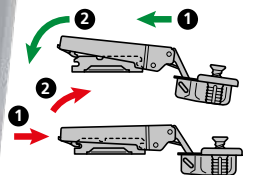

Note: Wall fixing screws are not supplied due to different wall types requiring different fixings.

1 ① - ② Hanging the wall cabinet

2 ① - ② Adjusting the wall cabinet to the DATUM LINE

3 ① - ② Connecting cabinets

4 ① - ② Door and hinge adjustment

5 ① - ② Fitting shelves, door buffers

6 ① - ② Adding additional support brackets

x2
x4 - 64356003 Ø4x16 RHD

Note: Wall fixing screws are not supplied due to different wall types requiring different fixings.