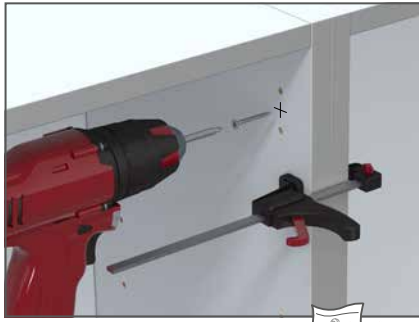

Note: Wall fixing screws are not supplied due to different wall types requiring different fixings.

1 ① - ② Hanging the wall cabinet

2 ① - ② Adjusting the wall cabinet to the DATUM LINE

3 ① - ② Connecting cabinets

4 ① - ② Door and hinge adjustment

5 ① - ② Fitting shelves, door buffers

6 ① - ② Adding additional support brackets

x2
x4 - 64356003 Ø4x16 RHD

Note: Wall fixing screws are not supplied due to different wall types requiring different fixings.