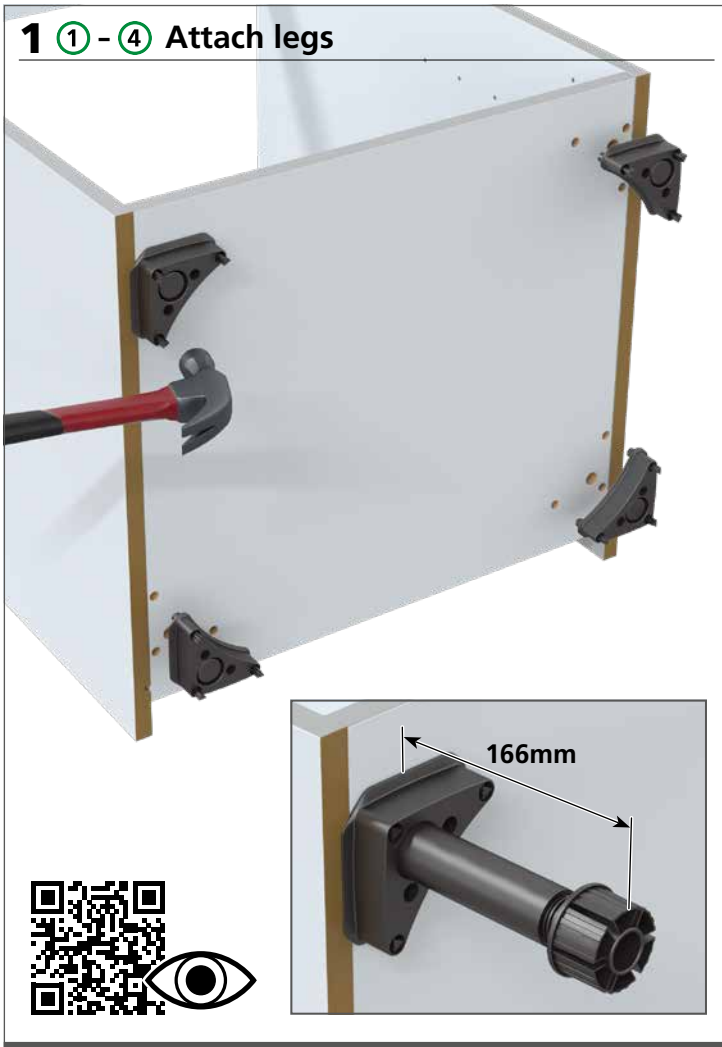

1 ① - ④ Attach legs